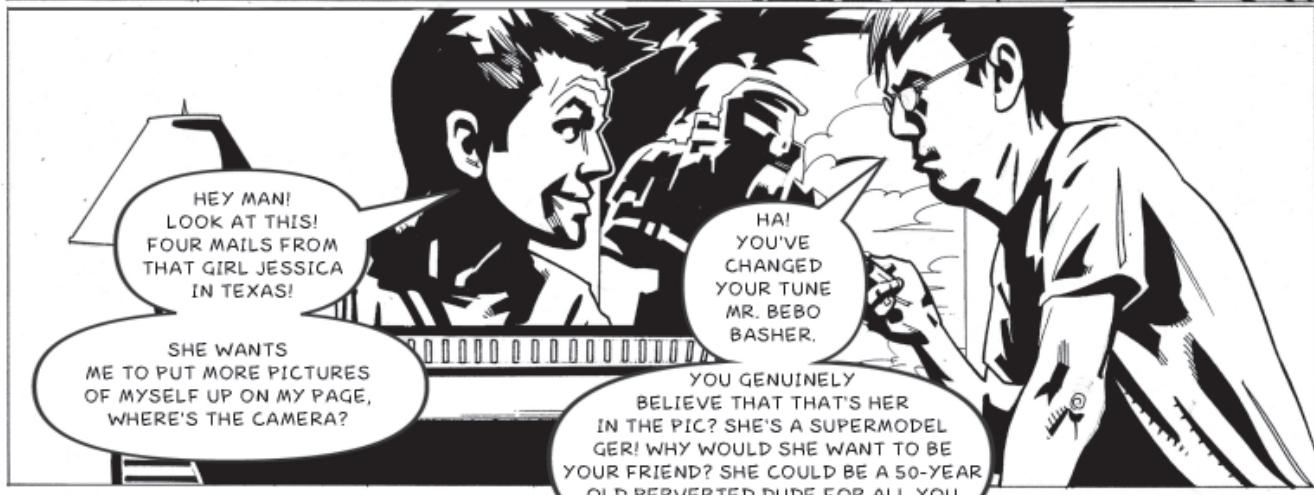

HEY MAN!
LOOK AT THIS!
FOUR MAILS FROM
THAT GIRL JESSICA
IN TEXAS!

SHE WANTS
ME TO PUT MORE PICTURES
OF MYSELF UP ON MY PAGE,
WHERE'S THE CAMERA?

HA!
YOU'VE
CHANGED
YOUR TUNE
MR. BEBO
BASHER.

YOU GENUINELY
BELIEVE THAT THAT'S HER
IN THE PIC? SHE'S A SUPERMODEL
GER! WHY WOULD SHE WANT TO BE
YOUR FRIEND? SHE COULD BE A 50-YEAR
OLD PERVERTED DUDE FOR ALL YOU
KNOW, SHE COULD BE.....
YOUR DAD!